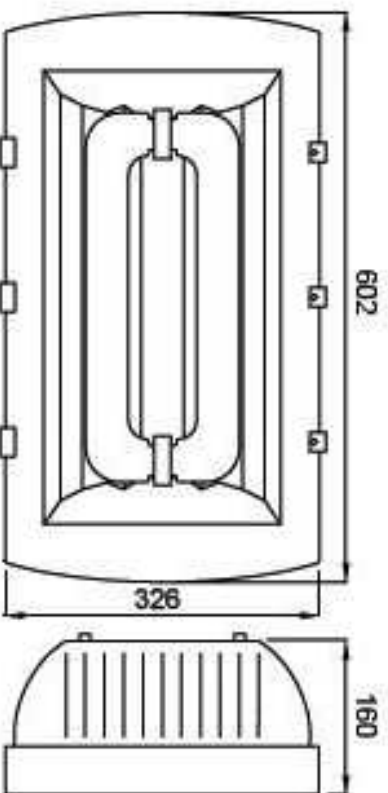

FT 50 ~ 80 W

Photometric:

Technical Information:

- Operating Voltage:220-240V,50Hz
- Lamp:40W Induction Lamp
- Colour of Housing:According To Customer's Requirements
- High Pressure Aluminium Die-cast Body coated with epoxy Powder
- The reflector is made of imported Italian materials
- Thermal resistant tempered glass
- IP Rating:IP 65
- Packing:64X33X24.5cm/1pc
- NW/GW:4.6/5.6KG

ROUND SERIES

Type	Steel(mm)	Color (K)	Lumen	LM / W	PLM / W	Plan
40W	L167XW150XH70XØ42	2700-6400	2600-3200	>65-85	98-200	
80W	L239XW270XH81XØ54	2700-6400	6000-6400	>65-85	98-200	
120W	L300XW270XH81XØ54	2700-6400	9225-9840	>65-85	98-200	
150W	L330XW300XH81XØ54	2700-6400	11475-12690	>65-85	98-200	
200W	L345XW315XH93XØ58	2700-6400	15000-17000	>65-85	98-200	
300W	L420XW385XH93XØ58	2700-6400	22500-28050	>65-85	98-200	

RECTANGOLAR SERIES 40 TO 300W

Type	Steel(mm)	Color (K)	Lumen	LM / W	PLM / W	Plan
40W	L198XW115XH70XØ42	2700-6400	2600-3200	>65-85	98-200	
80W	L295XW138XH81XØ55	2700-6400	6000-6400	>65-85	98-200	
120W	L366XW138XH81XØ55	2700-6400	9225-9840	>65-85	98-200	
150W	L396XW138XH81XØ55	2700-6400	11475-12690	>65-85	98-200	
200W	L445XW150XH93XØ58	2700-6400	15000-17000	>65-85	98-200	
300W	L545XW150XH93XØ58	2700-6400	22500-28050	>65-85	98-200	

FT IN TU 125W EX

Photometric:

Technical Information:

- Operating Voltage: 140 ~ 260 V 50~ 60 Hz
- Lamp: Induction Lamp 125 ~ 200W
- Colour of Housing:According To Customer's Requirements
- High Pressure Aluminium Die-cast Body coated with epoxy Powder
- The reflector is made of imported Italian materials
- Thermal resistant tempered glass
- IP Rating:IP 65
- Packing:65X39X29.5cm/1pc
- NW/GW:8.9/9.9KG
- > 80 Lumen Watt
- > 80000 hours service life