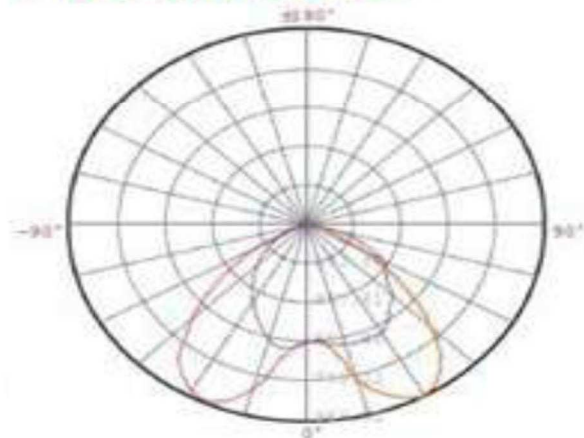

FT 50 ~ 80 W

Photometric:

Technical Information:

- Operating Voltage:220-240V,50Hz
- Lamp:40W Induction Lamp
- Colour of Housing:According To Customer's Requirements
- High Pressure Aluminium Die-cast Body coated with epoxy Powder
- The reflector is made of imported Italian materials
- Thermal resistant tempered glass
- IP Rating:IP 65
- Packing:64X33X24.5cm/1pc
- NW/GW:4.6/5.6KG

ROUND SERIES

Type	Steel(mm)	Color (K)	Lumen	LM / W	PLM / W	Plan
40W	L167XW150XH70XØ42	2700-6400	2600-3200	>65-85	98-200	
80W	L239XW270XH81XØ54	2700-6400	6000-6400	>65-85	98-200	
120W	L300XW270XH81XØ54	2700-6400	9225-9840	>65-85	98-200	
150W	L330XW300XH81XØ54	2700-6400	11475-12690	>65-85	98-200	
200W	L345XW315XH93XØ58	2700-6400	15000-17000	>65-85	98-200	
300W	L420XW385XH93XØ58	2700-6400	22500-28050	>65-85	98-200	