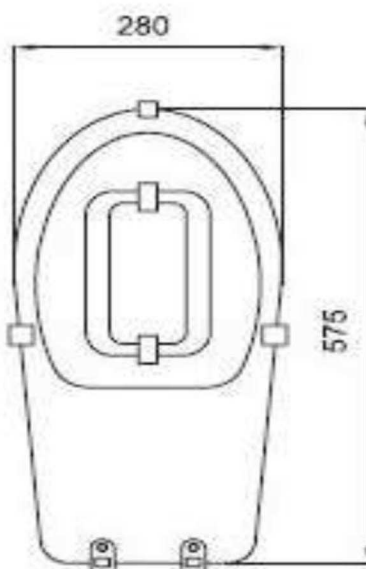

FT 50 ~ 80 W

Photometric:

Technical Information:

- Operating Voltage:220-240V,50Hz
- Lamp:40W Induction Lamp
- Colour of Housing:According To Customer's Requirements
- High Pressure Aluminium Die-cast Body coated with epoxy Powder
- The reflector is made of imported Italian materials
- Thermal resistant tempered glass
- IP Rating:IP 65
- Packing:64X33X24.5cm/1pc
- NW/GW:4.6/5.6KG

ROUND SERIES

Type	Steel(mm)	Color (K)	Lumen	LM / W	PLM / W	Plan
40W	L167XW150XH70XØ42	2700-6400	2600-3200	>65-85	98-200	
80W	L239XW270XH81XØ54	2700-6400	6000-6400	>65-85	98-200	
120W	L300XW270XH81XØ54	2700-6400	9225-9840	>65-85	98-200	
150W	L330XW300XH81XØ54	2700-6400	11475-12690	>65-85	98-200	
200W	L345XW315XH93XØ58	2700-6400	15000-17000	>65-85	98-200	
300W	L420XW385XH93XØ58	2700-6400	22500-28050	>65-85	98-200	

RECTANGOLAR SERIES 40 TO 300W

Type	Steel(mm)	Color (K)	Lumen	LM / W	PLM / W	Plan
40W	L198XW115XH70XØ42	2700-6400	2600-3200	>65-85	98-200	
80W	L295XW138XH81XØ55	2700-6400	6000-6400	>65-85	98-200	
120W	L366XW138XH81XØ55	2700-6400	9225-9840	>65-85	98-200	
150W	L396XW138XH81XØ55	2700-6400	11475-12690	>65-85	98-200	
200W	L445XW150XH93XØ58	2700-6400	15000-17000	>65-85	98-200	
300W	L545XW150XH93XØ58	2700-6400	22500-28050	>65-85	98-200	

FT IN TU 125W EX

Photometric:

Technical Information:

- Operating Voltage: 140 ~ 260 V 50~ 60 Hz
- Lamp: Induction Lamp 125 ~ 200W
- Colour of Housing:According To Customer's Requirements
- High Pressure Aluminium Die-cast Body coated with epoxy Powder
- The reflector is made of imported Italian materials
- Thermal resistant tempered glass
- IP Rating:IP 65
- Packing:65X39X29.5cm/1pc
- NW/GW:8.9/9.9KG
- > 80 Lumen Watt
- > 80000 hours service life