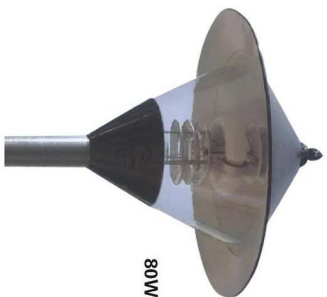

ROUND SERIES

Type	Steel(mm)	Color (K)	Lumen	LM / W	PLM / W	Plan
40W	L167XW150XH70XØ42	2700-6400	2600-3200	>65-85	98-200	
80W	L239XW270XH81XØ54	2700-6400	6000-6400	>65-85	98-200	
120W	L300XW270XH81XØ54	2700-6400	9225-9840	>65-85	98-200	
150W	L330XW300XH81XØ54	2700-6400	11475-12690	>65-85	98-200	
200W	L345XW315XH93XØ58	2700-6400	15000-17000	>65-85	98-200	
300W	L420XW385XH93XØ58	2700-6400	22500-28050	>65-85	98-200	

RECTANGOLAR SERIES 40 TO 300W

Type	Steel(mm)	Color (K)	Lumen	LM / W	PLM / W	Plan
40W	L198XW115XH70XØ42	2700-6400	2600-3200	>65-85	98-200	
80W	L295XW138XH81XØ55	2700-6400	6000-6400	>65-85	98-200	
120W	L366XW138XH81XØ55	2700-6400	9225-9840	>65-85	98-200	
150W	L396XW138XH81XØ55	2700-6400	11475-12690	>65-85	98-200	
200W	L445XW150XH93XØ58	2700-6400	15000-17000	>65-85	98-200	
300W	L545XW150XH93XØ58	2700-6400	22500-28050	>65-85	98-200	

80W

80W

IP65