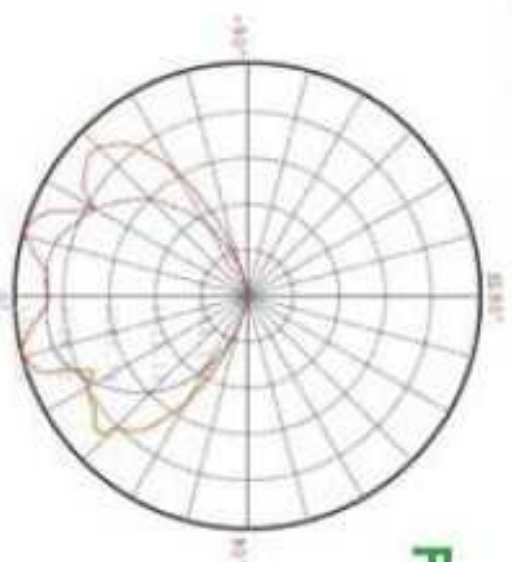

Photometric:

Technical Information:

- Operating Voltage: 140 ~ 260 V 50~ 60 Hz
- Lamp: Induction Lamp 125 ~ 200W
- Colour of Housing:According To Customer's Requirements
- High Pressure Aluminium Die-cast Body coated with epoxy Powder
- The reflector is made of imported Italian materials
- Thermal resistant tempered glass
- IP Rating:IP 65
- Packing:65X39X29.5cm/1pc
- NW/GW:8.9/9.9KG
- > 80 Lumen Watt
- > 80000 hours service life