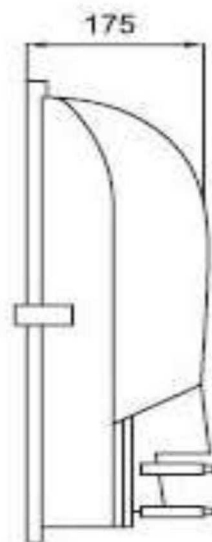

FT 50 ~ 80 W

Photometric:

Technical Information:

- Operating Voltage:220-240V,50Hz
- Lamp:40W Induction Lamp
- Colour of Housing:According To Customer's Requirements
- High Pressure Aluminium Die-cast Body coated with epoxy Powder
- The reflector is made of imported Italian materials
- Thermal resistant tempered glass
- IP Rating:IP 65
- Packing:64X33X24.5cm/1pc
- NW/GW:4.6/5.6KG

ROUND SERIES

Type	Steel(mm)	Color (K)	Lumen	LM / W	PLM / W	Plan
40W	L167XW150XH70XØ42	2700-6400	2600-3200	>65-85	98-200	
80W	L239XW270XH81XØ54	2700-6400	6000-6400	>65-85	98-200	
120W	L300XW270XH81XØ54	2700-6400	9225-9840	>65-85	98-200	
150W	L330XW300XH81XØ54	2700-6400	11475-12690	>65-85	98-200	
200W	L345XW315XH93XØ58	2700-6400	15000-17000	>65-85	98-200	
300W	L420XW385XH93XØ58	2700-6400	22500-28050	>65-85	98-200	

RECTANGOLAR SERIES 40 TO 300W

Type	Steel(mm)	Color (K)	Lumen	LM / W	PLM / W	Plan
40W	L198XW115XH70XØ42	2700-6400	2600-3200	>65-85	98-200	
80W	L295XW138XH81XØ55	2700-6400	6000-6400	>65-85	98-200	
120W	L366XW138XH81XØ55	2700-6400	9225-9840	>65-85	98-200	
150W	L396XW138XH81XØ55	2700-6400	11475-12690	>65-85	98-200	
200W	L445XW150XH93XØ58	2700-6400	15000-17000	>65-85	98-200	
300W	L545XW150XH93XØ58	2700-6400	22500-28050	>65-85	98-200	