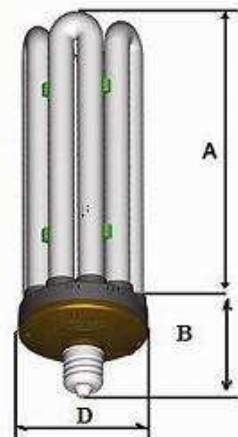

THE ENERGY SAVERS

خبراء ترشيد الطاقة

High-Power T5 HO Fluorescent Lamps

REPLACES MERCURY AND BLEND LAMPS

VIS METAL HALIDE

95W
105W
125W
150W

120W
130W
150W
180W

VIS MERCURY LAMPS

60 W
90 W
100 W
125W
150W

160 W
250W
310W
400W
450W

Start Time < 1.5 Sec - Working Temp: -5C ~ 50C - Mercury: < 4 Mg

5UD

Tube Model	FT-5U 80 w	FT-5U 90w	FT-5U 100w	FT-5U 125 w
Ballast Model	FT- HP 105	FT- HP 105	FT- HP 105	FT-HP 150
Voltage Range	120 ~ 265	120 ~ 265	120 ~ 265	120 ~ 265
Power Factor	> 99 %	> 99 %	> 99 %	> 99 %
THDi	< 10%	< 10%	< 10%	< 10%
Total Power Watt	85 Watt	95 Watt	105 Watt	125 Watt
Lamp Power	80 Watt	90 Watt	100Watt	120 Watt
Lamp Life Hours	> 10000	> 10000	> 10000	> 10000
Lumen/Watt	> 70	> 70	> 70	> 70
CRI	> 82 %	> 82 %	> 82 %	> 82 %
Kelvin	2700/6400	2700/6400	2700/6400	2700/6400
Lamp Base	E40-E27-B22	E40-E27-B22	E40-E27-B22	E40-E27-B22
Lumen after 2000/h	> 90 %	> 90 %	> 90 %	> 90 %
DIMENTION A	190 mm	205 mm	220 mm	255 mm
DIMENTION B	70 mm	70 mm	70 mm	70 mm
DIMENTION D	85 mm	85 mm	85 mm	85 mm

SPECIFICATIONS ARE SUBJECT TO + OR - 10%