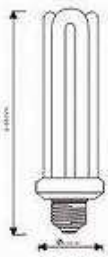

THE ENERGY SAVERS

خبراء ترشيد الطاقة

High-Power T5 HO Fluorescent Lamps

REPLACES MERCURY AND BLEND LAMPS

VIS METAL HALIDE

95W
105W
125W
150W

120W
130W
150W
180W

VIS MERCURY LAMPS

60 W
90 W
100 W
125W
150W

160 W
250W
310W
400W
450W

Start Time < 1.5 Sec - Working Temp: -5C ~ 50C - Mercury: < 4 Mg

5UD

CLF:65W

Mercury Lamp:160W

CLF:85W

Metal Halide:100W

Tube Model	FT-5U 80 w	FT-5U 90w	FT-5U 100w	FT-5U 125 w
Ballast Model	FT- HP 105	FT- HP 105	FT- HP 105	FT-HP 150
Voltage Range	120 ~ 265	120 ~ 265	120 ~ 265	120 ~ 265
Power Factor	> 99 %	> 99 %	> 99 %	> 99 %
THDi	< 10%	< 10%	< 10%	< 10%
Total Power Watt	85 Watt	95 Watt	105 Watt	125 Watt
Lamp Power	80 Watt	90 Watt	100Watt	120 Watt
Lamp Life Hours	> 10000	> 10000	> 10000	> 10000
Lumen/Watt	> 70	> 70	> 70	> 70
CRI	> 82 %	> 82 %	> 82 %	> 82 %
Kelvin	2700/6400	2700/6400	2700/6400	2700/6400
Lamp Base	E40-E27-B22	E40-E27-B22	E40-E27-B22	E40-E27-B22
Lumen after 2000/h	> 90 %	> 90 %	> 90 %	> 90 %
DIMENTION A	190 mm	205 mm	220 mm	255 mm
DIMENTION B	70 mm	70 mm	70 mm	70 mm
DIMENTION D	85 mm	85 mm	85 mm	85 mm

Lamp Dimentions 4U shape

Model	A	B		C		D
		E27	E40	E27	E40	
FT-CFL-50W AM	165mm	80mm	98mm	245mm	263mm	70mm
FT-CFL-55W AM	175mm	80mm	98mm	255mm	275mm	70mm
FT-CFL-60W AM	185mm	80mm	98mm	265mm	283mm	70mm

Lamp Dimentions 5U shape