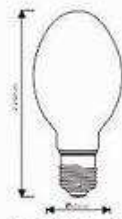

60 W
90 W
100 W
125W
150W

160 W
250W
310W
400W
450W

Start Time < 1.5 Sec - Working Temp: -5C ~ 50C - Mercury: < 4 Mg

5UD

CLF:65W

Mercury Lamp:160W

CLF:85W

Metal Halide:100W

Tube Model	FT-5U 80 w	FT-5U 90w	FT-5U 100w	FT-5U 125 w
Ballast Model	FT- HP 105	FT- HP 105	FT- HP 105	FT-HP 150
Voltage Range	120 ~ 265	120 ~ 265	120 ~ 265	120 ~ 265
Power Factor	> 99 %	> 99 %	> 99 %	> 99 %
THDi	< 10%	< 10%	< 10%	< 10%
Total Power Watt	85 Watt	95 Watt	105 Watt	125 Watt
Lamp Power	80 Watt	90 Watt	100Watt	120 Watt
Lamp Life Hours	> 10000	> 10000	> 10000	> 10000
Lumen/Watt	> 70	> 70	> 70	> 70
CRI	> 82 %	> 82 %	> 82 %	> 82 %
Kelvin	2700/6400	2700/6400	2700/6400	2700/6400
Lamp Base	E40-E27-B22	E40-E27-B22	E40-E27-B22	E40-E27-B22
Lumen after 2000/h	> 90 %	> 90 %	> 90 %	> 90 %
DIMENTION A	190 mm	205 mm	220 mm	255 mm
DIMENTION B	70 mm	70 mm	70 mm	70 mm
DIMENTION D	85 mm	85 mm	85 mm	85 mm

Lamp Dimentions 4U shape

Model	A	B		C		D
		E27	E40	E27	E40	
FT-CFL-50W AM	165mm	80mm	98mm	245mm	263mm	70mm
FT-CFL-55W AM	175mm	80mm	98mm	255mm	275mm	70mm
FT-CFL-60W AM	185mm	80mm	98mm	265mm	283mm	70mm

Lamp Dimentions 5U shape